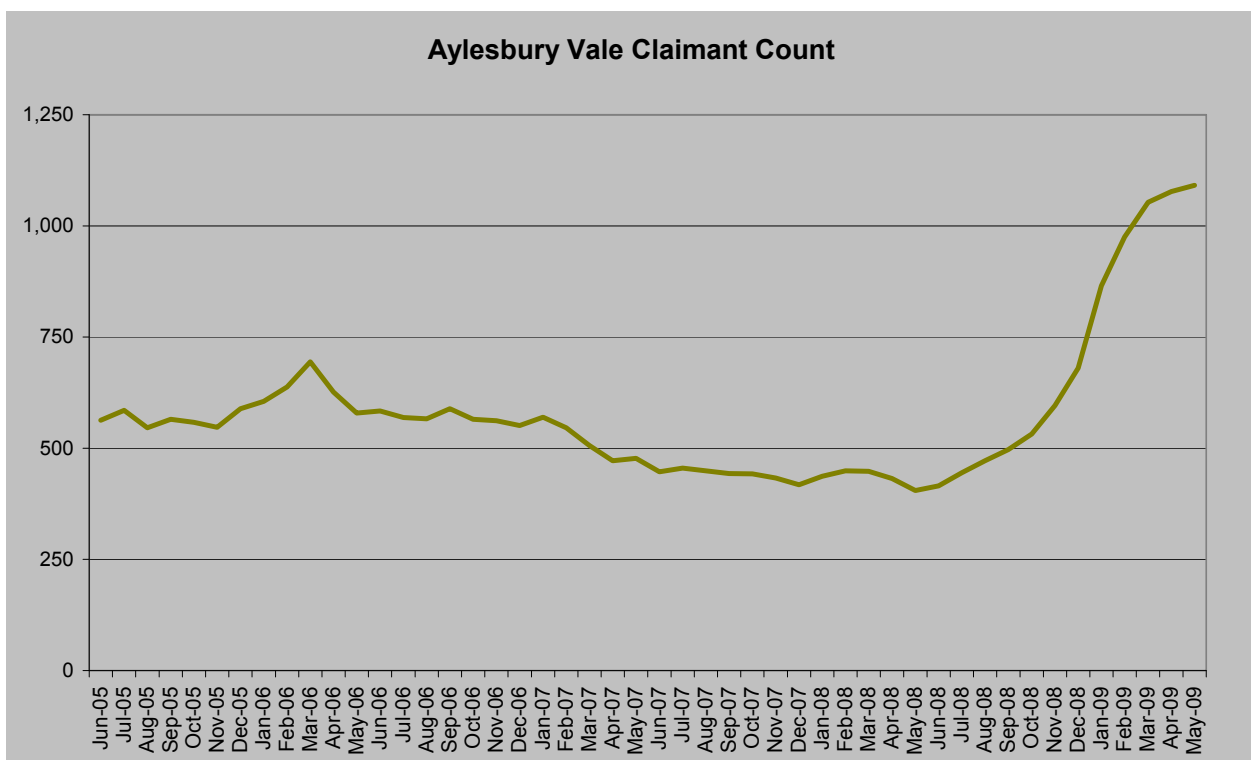

## Aylesbury Vale, Claimant Count, May 2009

May-09	%	No.	Annual Increase (%)
Aylesbury Vale	2.3	2,501	178.8
Buckinghamshire	2.4	7,293	161.4
South East	3.0	154,868	125.3
England	4.1	1,311,683	89.0

Source: Claimant Count, ONS, May 2009

Source: Claimant Count, ONS, May 2009

Source: Claimant Count, ONS, May 2009