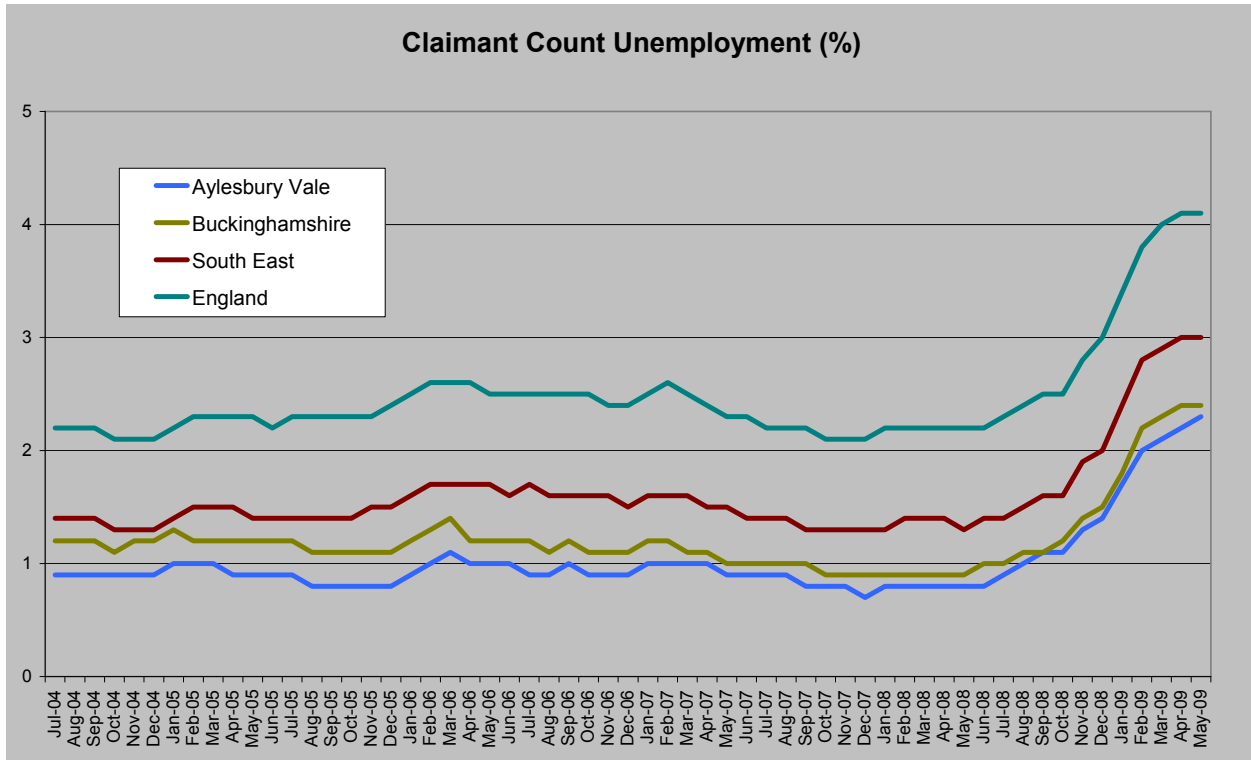

## Aylesbury Vale, Claimant Count, May 2009

May-09	%	No.	Annual Increase (%)
Aylesbury Vale	2.3	2,501	178.8
Buckinghamshire	2.4	7,293	161.4
South East	3.0	154,868	125.3
England	4.1	1,311,683	89.0

Source: Claimant Count, ONS, May 2009

Source: Claimant Count, ONS, May 2009

Source: Claimant Count, ONS, May 2009